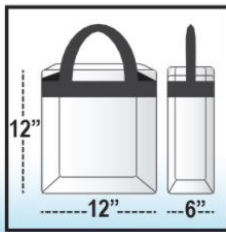

## Valero Alamo Bowl Gameday Clear Bag Policy

To provide a safer environment for the public and in order to expedite fan entry, the Alamodome has implemented a Clear Bag Policy (very similar to the NFL Clear Bag policy) that limits the size and type of bags that may be brought into the Alamodome.

### Approved Bags

Bags smaller than  
5.5" x 8.5"

Clear Bag smaller  
than 12" x 6" x 12"

1-Gallon Plastic  
Freezer Bag

Medically Necessary  
and Diaper Bags

For more information including a list of prohibited items,  
visit [alamodome.com](http://alamodome.com)